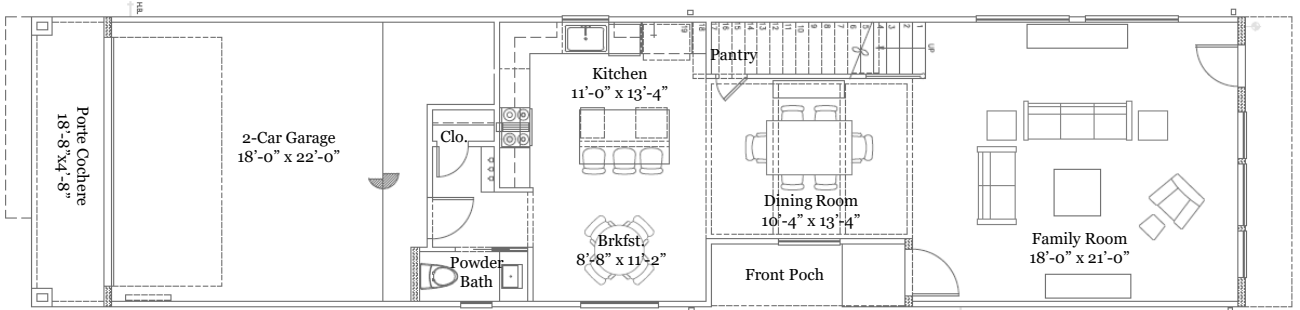

-  2,438 SqFt.
-  2.5 Bathrooms
-  2 Stories
-  1 Flex Room
-  3 Bedrooms
-  Attached Garage

SECOND FLOOR

FIRST FLOOR