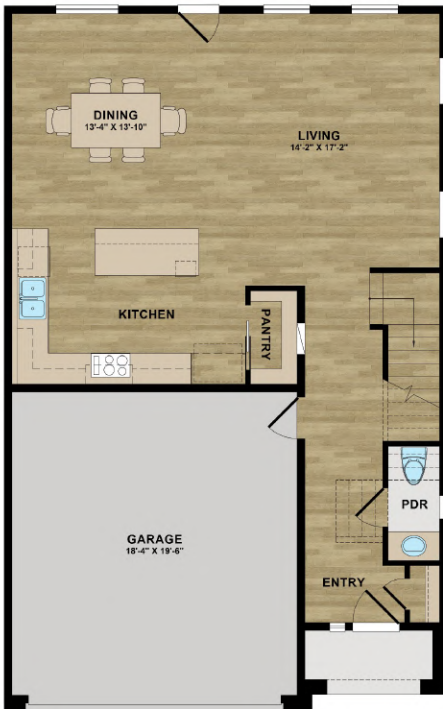

Rose D1.1

Rose D1.2

Rose

2870 Sqft / 2872 Sqft

3 Stories

3 Bedrooms

3.5 Bathrooms

1 Gameroom

2 Study rooms

1 Attached Garage

FIRST FLOOR

SECOND FLOOR

THIRD FLOOR