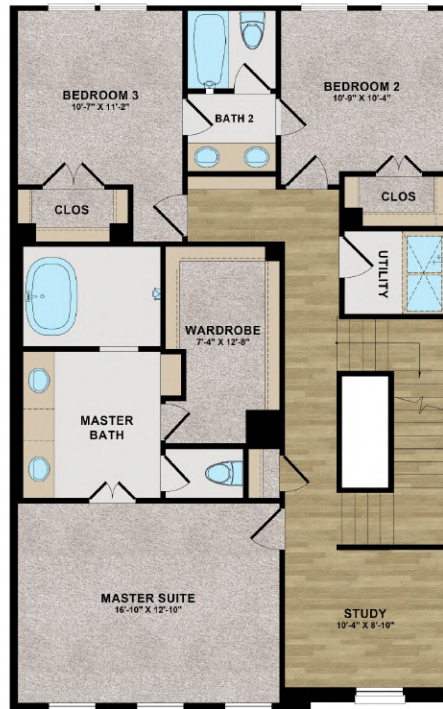

Rose D1.1

Rose D1.2

Rose

2870 Sqft / 2872 Sqft

3 Stories

3 Bedrooms

3.5 Bathrooms

1 Gameroom

2 Study rooms

1 Attached Garage

FIRST FLOOR

SECOND FLOOR

THIRD FLOOR