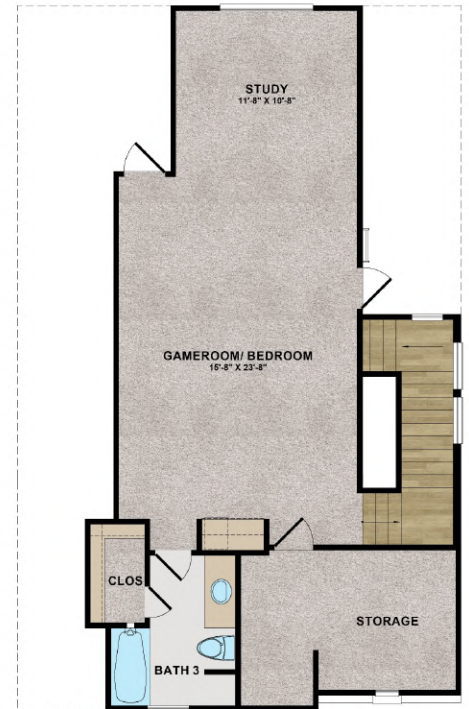

Rose D1.1

Rose D1.2

Rose

2870 Sqft / 2872 Sqft

3 Stories

3 Bedrooms

3.5 Bathrooms

1 Gameroom

2 Study rooms

1 Attached Garage

FIRST FLOOR

SECOND FLOOR

THIRD FLOOR