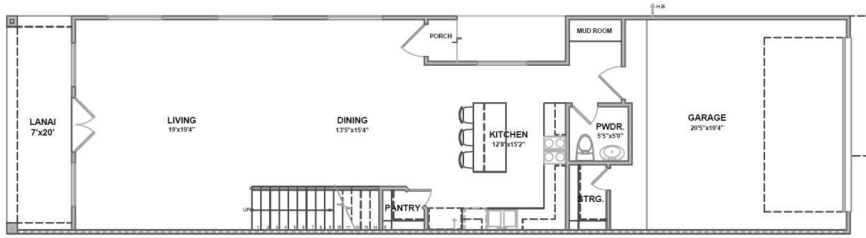

Riverway on Schuler

Schuler Plan Details:

2 Story - 2,377 Sq Ft.

3 Beds - 2.5 Baths

Media Room

No warranty or representation, expressed or implied, is made as to the accuracy of the information contained herein and same is submitted subject to errors, omissions, change of price, rental or other conditions, withdrawal without notice and to any special listing conditions imposed by our principals.

First Floor

Second Floor

Riverway Homes on Schuler

Schuler Plan Details:
2 Story - 2,377 Sq Ft.
3 Beds - 2.5 Baths
Media Room

Contact Us:

Lily Jang
832.510.8802

Michael Callihan
713.884.0341

No warranty or representation, expressed or implied, is made as to the accuracy of the information contained herein and same is submitted subject to errors, omissions, change of price, rental or other conditions, withdrawal without notice and to any special listing conditions imposed by our principals.