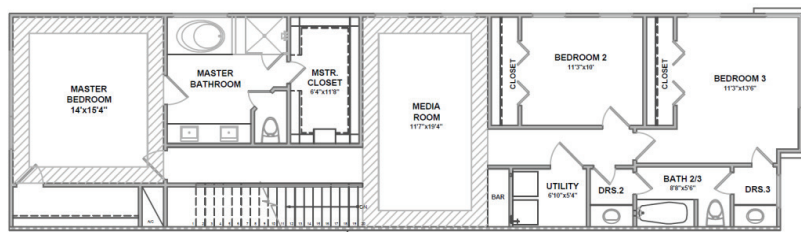

Riverway on Schuler

Schuler Plan Details:

2 Story - 2,377 Sq Ft.

3 Beds - 2.5 Baths

Media Room

No warranty or representation, expressed or implied, is made as to the accuracy of the information contained herein and same is submitted subject to errors, omissions, change of price, rental or other conditions, withdrawal without notice and to any special listing conditions imposed by our principals.

First Floor

Second Floor

Riverway Homes on Schuler

Schuler Plan Details:
2 Story - 2,377 Sq Ft.
3 Beds - 2.5 Baths
Media Room

Contact Us:

Lily Jang
832.510.8802

Michael Callihan
713.884.0341

No warranty or representation, expressed or implied, is made as to the accuracy of the information contained herein and same is submitted subject to errors, omissions, change of price, rental or other conditions, withdrawal without notice and to any special listing conditions imposed by our principals.