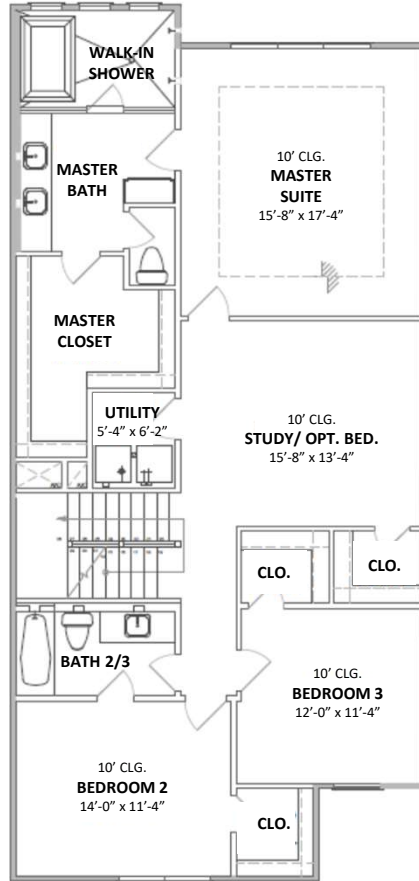

Belle

Third Floor

Second Floor

First Floor

Belle Plan details:

- 3 Story
- 2,894 Sq.Ft.
- 4 Beds
- 3.5 Baths
- Study/ Opt. Bedroom
- Flex Room
- 2-Car Garage

Front Elevation