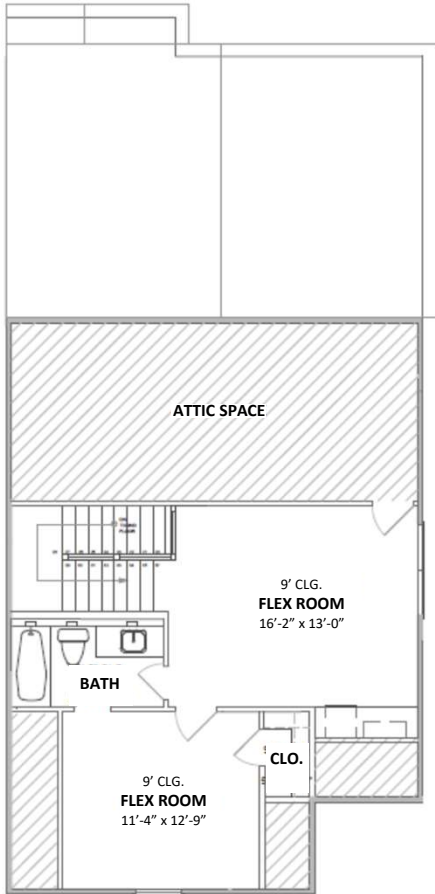

Belle

Third Floor

Second Floor

First Floor

Belle Plan details:

- 3 Story
- 2,894 Sq.Ft.
- 4 Beds
- 3.5 Baths
- Study/ Opt. Bedroom
- Flex Room
- 2-Car Garage

Front Elevation