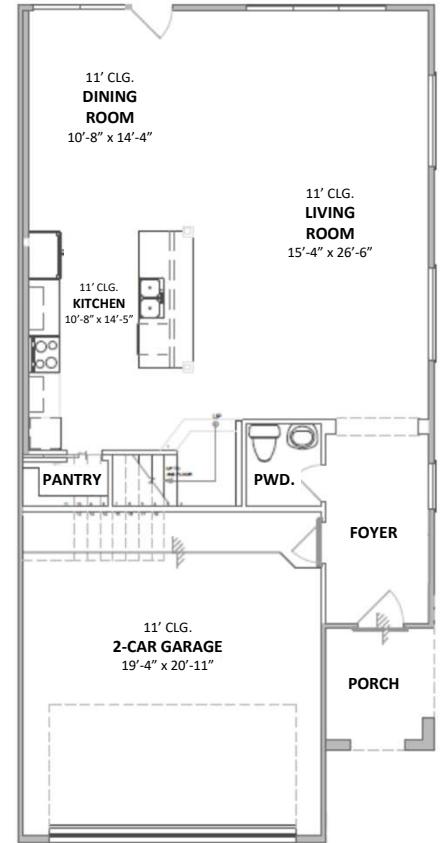

Belle

Third Floor

Second Floor

First Floor

Belle Plan details:

- 3 Story
- 2,894 Sq.Ft.
- 4 Beds
- 3.5 Baths
- Study/ Opt. Bedroom
- Flex Room
- 2-Car Garage

Front Elevation