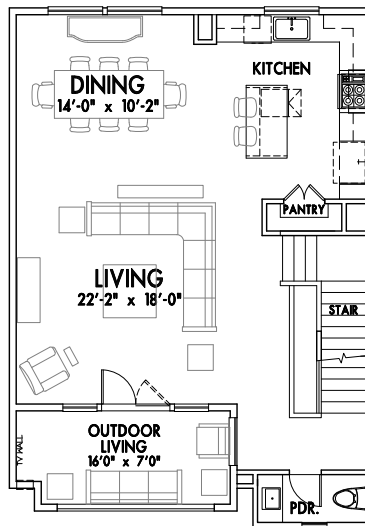

# Riverway West End Heights

The Anna A & B

1421 Fowler St. Houston, Tx, 77007

-  2,268 Sqft.
-  3.5 Bathrooms
-  3 Stories
-  Balcony
-  3 Bedrooms
-  Attached Garage

**THIRD FLOOR**

**SECOND FLOOR**

**FIRST FLOOR**