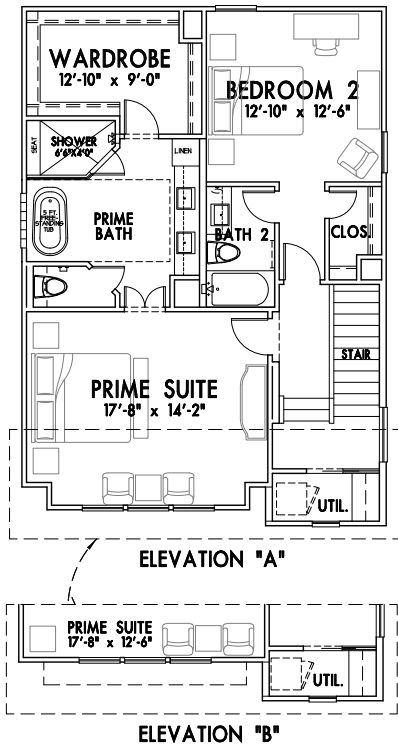

# Riverway West End Heights

The Anna A & B

1421 Fowler St. Houston, Tx, 77007

-  2,268 Sqft.
-  3.5 Bathrooms
-  3 Stories
-  Balcony
-  3 Bedrooms
-  Attached Garage

**THIRD FLOOR**

**SECOND FLOOR**

**FIRST FLOOR**