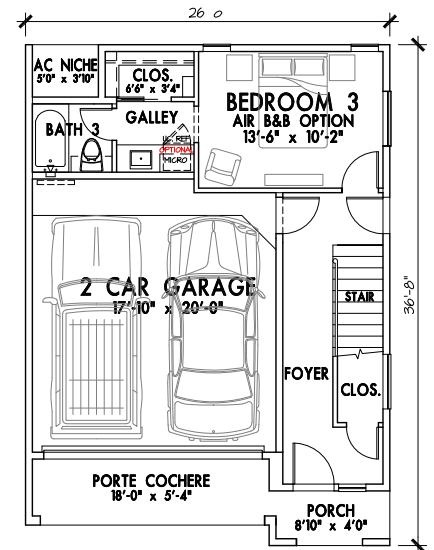

# Riverway West End Heights

The Anna A & B

1421 Fowler St. Houston, Tx, 77007

-  2,268 Sqft.
-  3.5 Bathrooms
-  3 Stories
-  Balcony
-  3 Bedrooms
-  Attached Garage

**THIRD FLOOR**

**SECOND FLOOR**

**FIRST FLOOR**