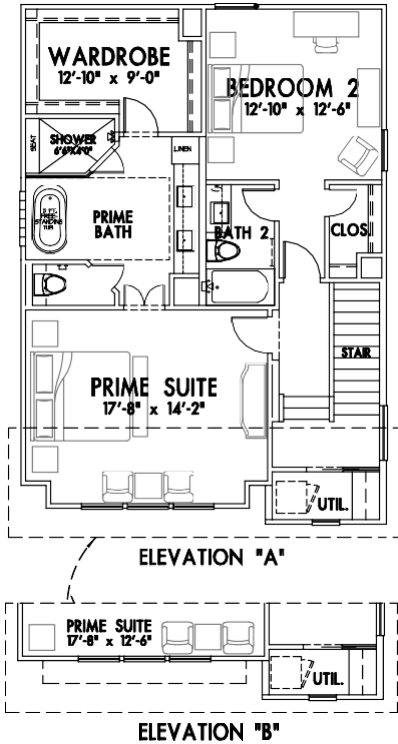

RIVERWAY
HOMES

Nashua Heights

The Anna A & B

1421 Fowler St. Houston, Tx, 77007

-  2,268 Sqft.
-  3.5 Bathrooms
-  3 Stories
-  Balcony
-  3 Bedrooms
-  Attached Garage

SECOND FLOOR

FIRST FLOOR

Call or Email
for Availability