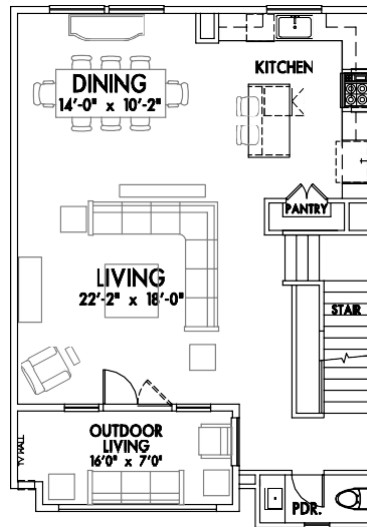

RIVERWAY
HOMES

Nashua Heights

The Anna A & B

1421 Fowler St. Houston, Tx, 77007

-  2,268 Sqft.
-  3.5 Bathrooms
-  3 Stories
-  Balcony
-  3 Bedrooms
-  Attached Garage

SECOND FLOOR

FIRST FLOOR

Call or Email
for Availability