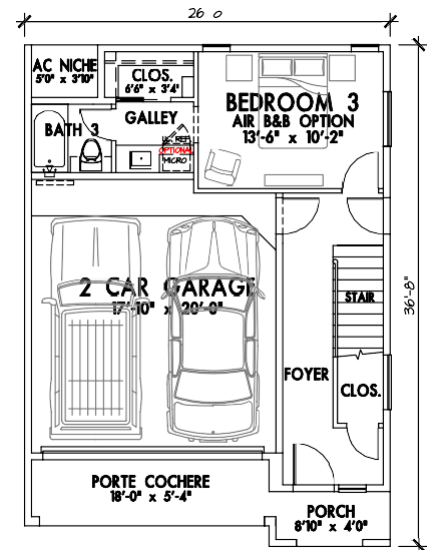

RIVERWAY
HOMES

Nashua Heights

The Anna A & B

1421 Fowler St. Houston, Tx, 77007

-  2,268 Sqft.
-  3.5 Bathrooms
-  3 Stories
-  Balcony
-  3 Bedrooms
-  Attached Garage

SECOND FLOOR

FIRST FLOOR

Call or Email
for Availability