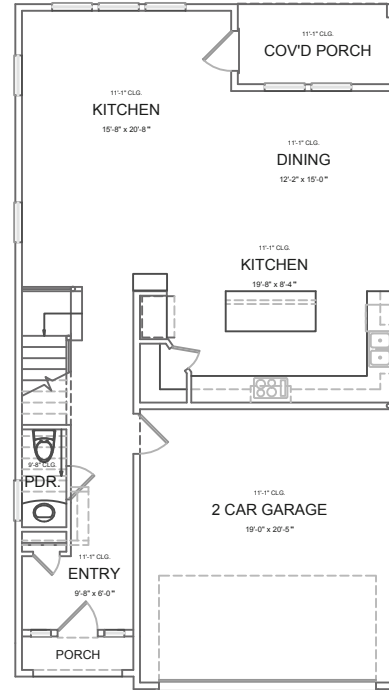

### The Susan Plan Details:

2 Story - 2,360 Sq Ft.

3 Beds - 3 Baths

1 Study

2 Car Garage

[#LivingTheRiverway](https://www.instagram.com/riverwayhomes)

No warranty or representation, expressed or implied, is made as to the accuracy of the information contained herein and same is submitted subject to errors, omissions, change of price, rental or other conditions, withdrawal without notice and to any special listing conditions imposed by our principals.

# The Susan Plan

SECOND FLOOR PLAN  
Scale: 1/4" = 1'-0"

FIRST FLOOR PLAN  
Scale: 1/4" = 1'-0"

No warranty or representation, expressed or implied, is made as to the accuracy of the information contained herein and same is submitted subject to errors, omissions, change of price, rental or other conditions, withdrawal without notice and to any special listing conditions imposed by our principals.