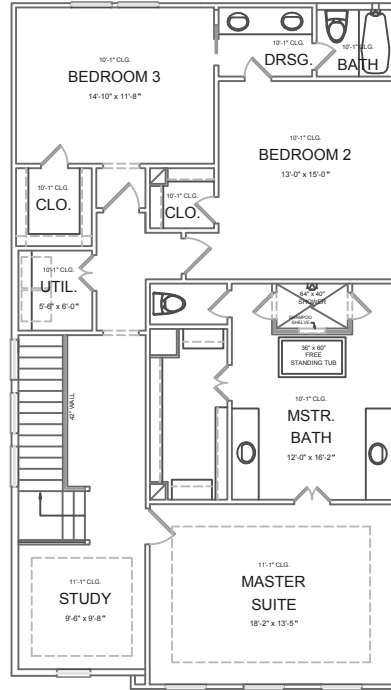

### The Susan Plan Details:

2 Story - 2,360 Sq Ft.

3 Beds - 3 Baths

1 Study

2 Car Garage

[#LivingTheRiverway](https://www.instagram.com/riverwayhomes)

No warranty or representation, expressed or implied, is made as to the accuracy of the information contained herein and same is submitted subject to errors, omissions, change of price, rental or other conditions, withdrawal without notice and to any special listing conditions imposed by our principals.

# The Susan Plan

SECOND FLOOR PLAN  
Scale: 1/4" = 1'-0"

FIRST FLOOR PLAN  
Scale: 1/4" = 1'-0"

No warranty or representation, expressed or implied, is made as to the accuracy of the information contained herein and same is submitted subject to errors, omissions, change of price, rental or other conditions, withdrawal without notice and to any special listing conditions imposed by our principals.